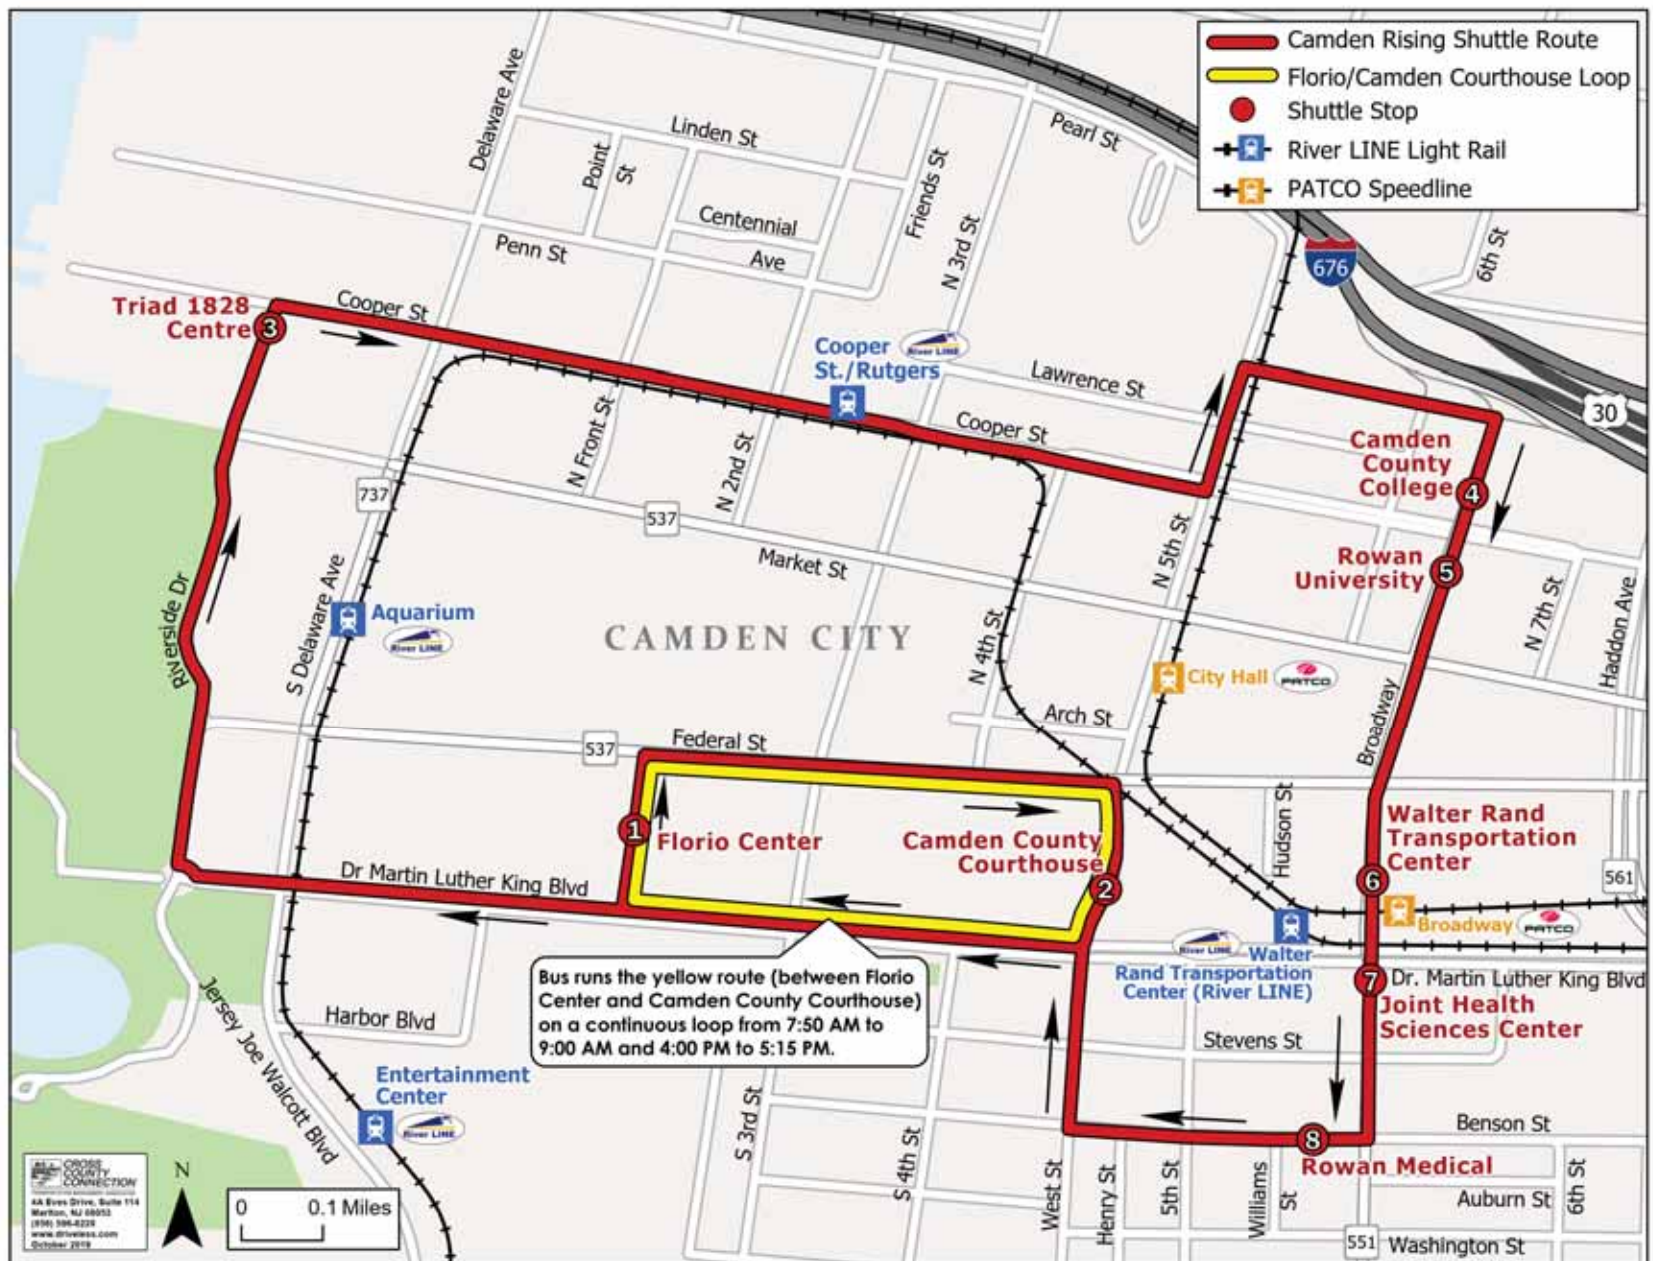

SERVICE HOURS:

**Monday - Friday
7:00am - 5:15pm**

Service Operated by South Jersey Transportation Authority
Customer Service: 856-227-7571

EFFECTIVE DATE: 9/3/2019

SHUTTLE ROUTE MAP

SHUTTLE STOPS & TIMEPOINTS

1	2	3	4	5	6	7	8
Florio Center Jury Parking Lot	Camden County Courthouse 5th @ MLK Blvd	Triad 1828 Centre Riverside @ Cooper	Camden County College Broadway @ Penn	Rowan University Broadway @ Cooper	Walter Rand Transportation Center Broadway @ MLK Blvd.	Joint Health Sciences Center Broadway @ MLK Blvd.	Cooper Medical School of Rowan University Benson @ Broadway
7:00 AM	7:03 AM	7:08 AM	7:11 AM	7:12 AM	7:13 AM	7:15 AM	7:20 AM
7:25 AM	7:28 AM	7:33 AM	7:36 AM	7:37 AM	7:38 AM	7:40 AM	7:45 AM
BUS RUNS THE YELLOW ROUTE (BETWEEN FLORIO CENTER AND CAMDEN COUNTY COURTHOUSE) ON A CONTINUOUS LOOP FROM 7:50AM TO 9:00AM (SEE MAP)							
9:00 AM	9:03 AM	9:08 AM	9:11 AM	9:12 AM	9:13 AM	9:15 AM	9:20 AM
9:25 AM	9:28 AM	9:33 AM	9:36 AM	9:37 AM	9:38 AM	9:40 AM	9:45 AM
9:50 AM	9:53 AM	9:58 AM	10:01 AM	10:02 AM	10:03 AM	10:05 AM	10:10 AM
10:15 AM	10:18 AM	10:23 AM	10:26 AM	10:27 AM	10:28 AM	10:30 AM	10:35 AM
10:40 AM	10:43 AM	10:48 AM	10:51 AM	10:52 AM	10:53 AM	10:55 AM	11:00 AM
11:05 AM	11:08 AM	11:13 AM	11:16 AM	11:17 AM	11:18 AM	11:20 AM	11:25 AM
12:00 PM	12:03 PM	12:08 PM	12:11 PM	12:12 PM	12:13 PM	12:15 PM	12:20 PM
12:25 PM	12:28 PM	12:33 PM	12:36 PM	12:37 PM	12:38 PM	12:40 PM	12:45 PM
12:50 PM	12:53 PM	12:58 PM	1:01 PM	1:02 PM	1:03 PM	1:05 PM	1:10 PM
1:35 PM	1:38 PM	1:43 PM	1:46 PM	1:47 PM	1:48 PM	1:50 PM	1:55 PM
2:05 PM	2:08 PM	2:13 PM	2:16 PM	2:17 PM	2:18 PM	2:20 PM	2:25 PM
2:30 PM	2:33 PM	2:38 PM	2:41 PM	2:42 PM	2:43 PM	2:45 PM	2:50 PM
2:55 PM	2:58 PM	3:03 PM	3:06 PM	3:07 PM	3:08 PM	3:10 PM	3:15 PM
3:30 PM	3:38 PM	3:43 PM	3:46 PM	3:47 PM	3:48 PM	3:50 PM	3:55 PM