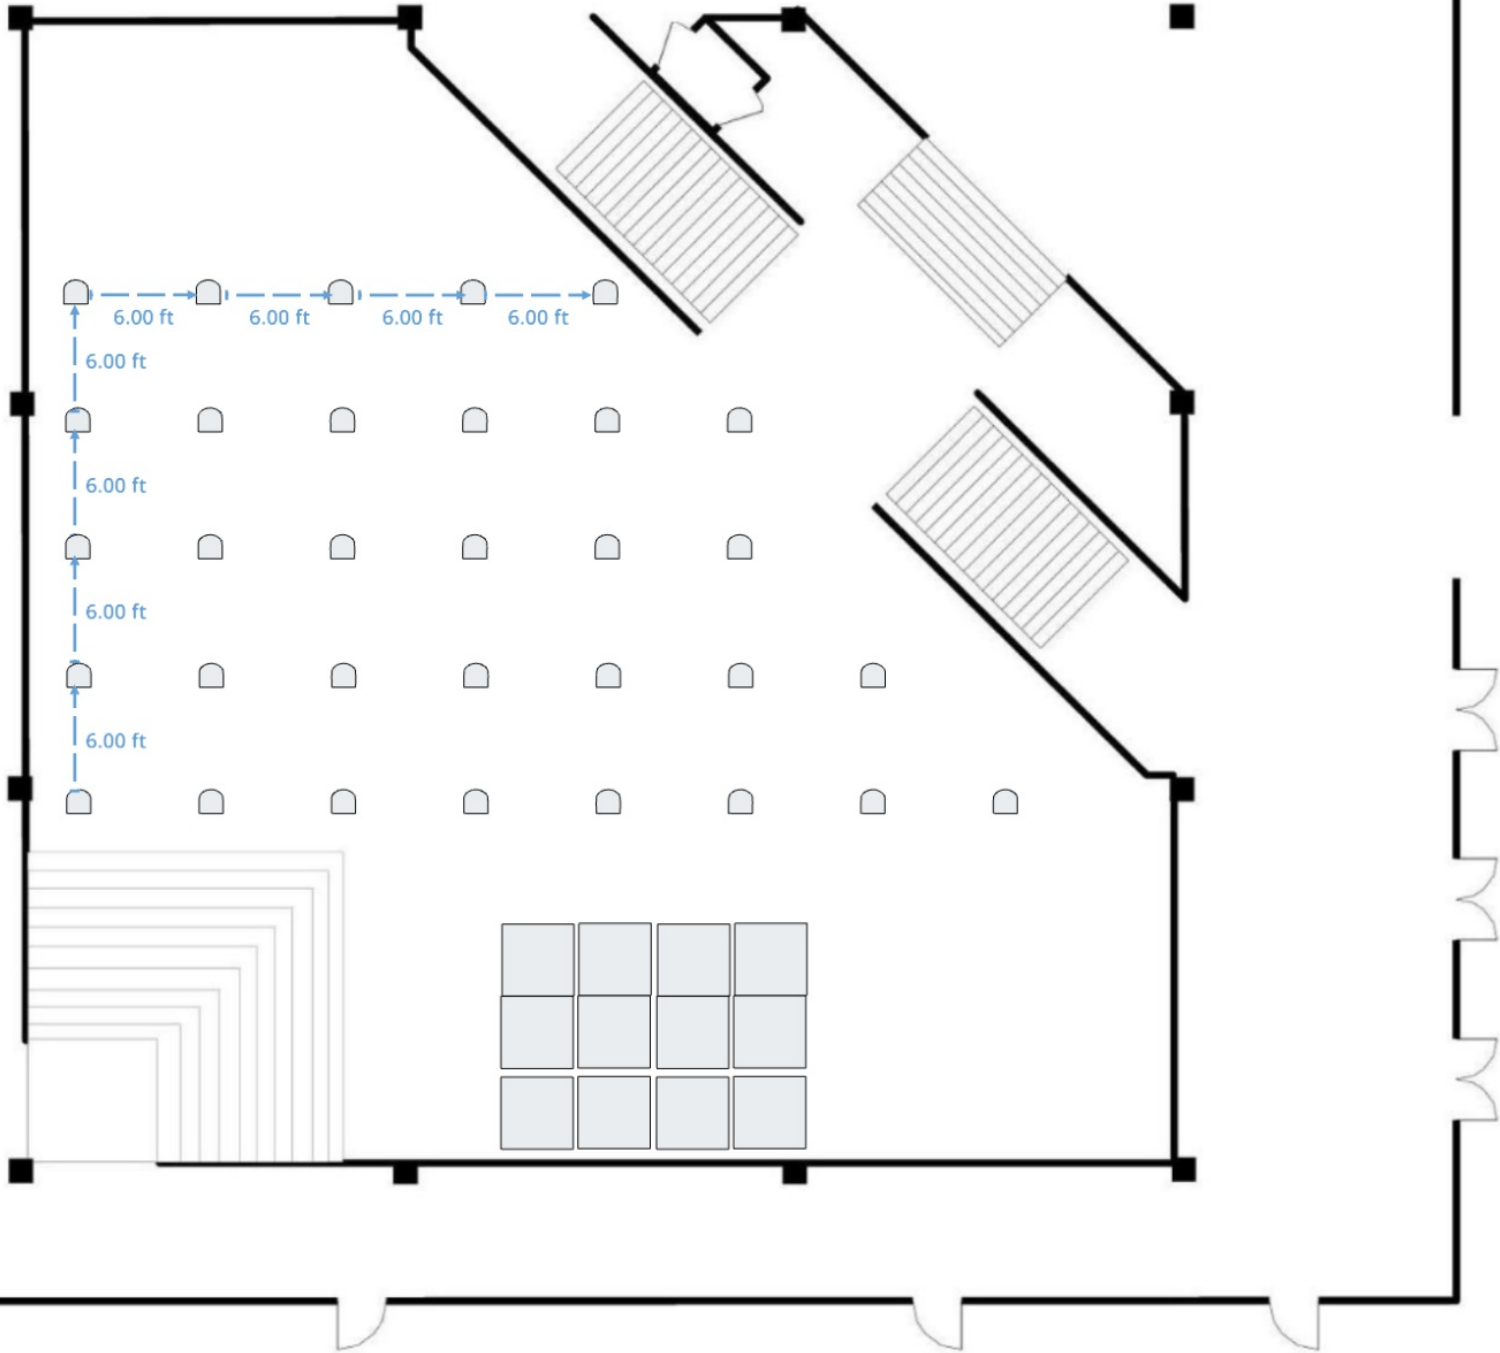

SOCIAL DISTANCING PIT with STAGE

5 Feet