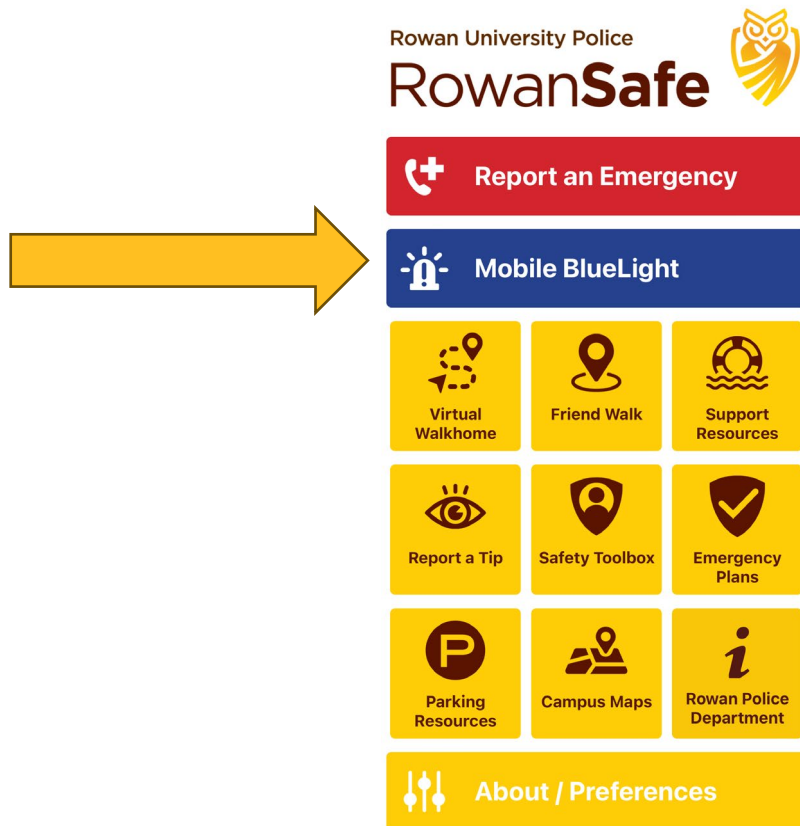

RowanSafe is a unique app that provides students and employees with a one-stop-shop model for safety service.

RowanSafe App

This presentation is intended to provide you with a brief overview of the RowanSafe App:

This app includes the following features:

- Report an Emergency
- Mobile Blue Light
- Share Your Location with a Friend
- Find a Campus Map
- Parking Information
- Emergency and Weather Alerts
- Resources and Support Services Information
- A Safety Toolbox
- More...

Specific Options

Report an Emergency

Report an Emergency

With this function, you will have one-touch access to call Rowan Police, Glassboro Police, 911, or the Rowan University non-emergency number.

Specific Options

Mobile BlueLight

Mobile BlueLight

This option is like the stationary BlueLights on campus, with easy access via your phone. If needed, you can activate Mobile BlueLight to send your location to Rowan Police and receive a call.