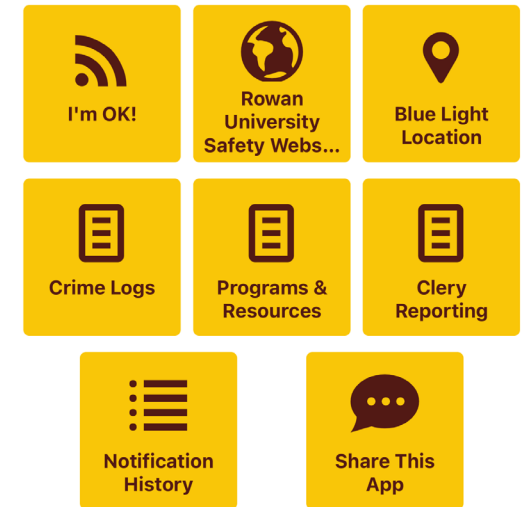

← Safety Toolbox

Below are a set of tools that you can use to enhance your safety.