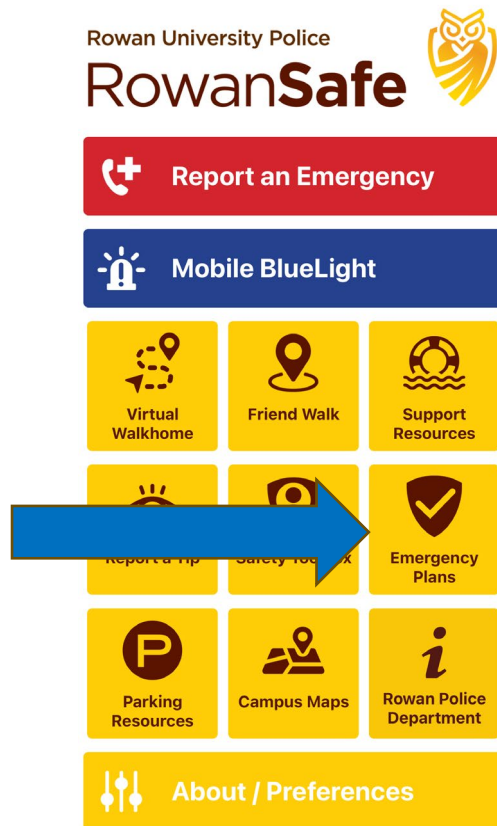

Specific Options

Emergency Plans