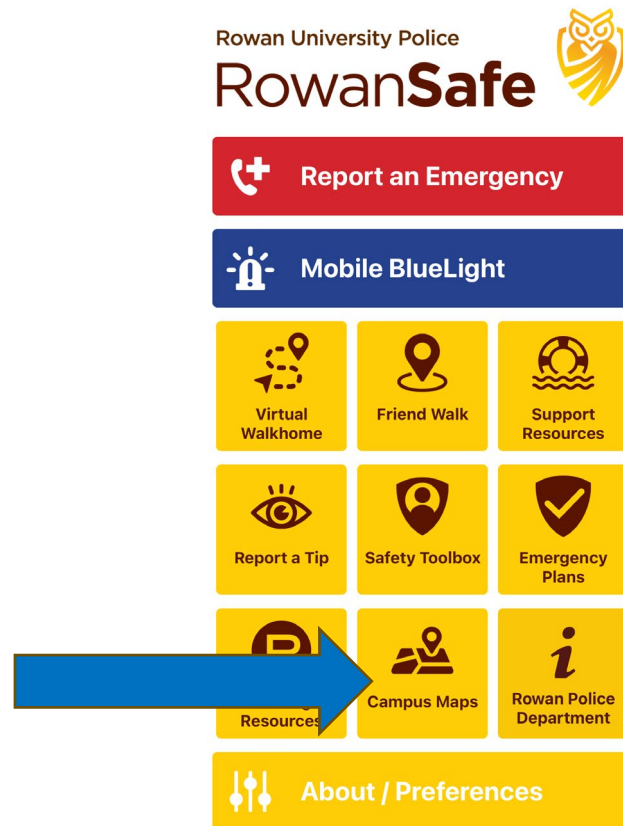

This app includes the following features:

- Report an Emergency
- Mobile Blue Light
- Share Your Location with a Friend
- Find a Campus Map
- Parking Information
- Emergency and Weather Alerts
- Resources and Support Services Information
- A Safety Toolbox
- More...

RowanSafe

 Report an Emergency

 Mobile BlueLight

| | | |
|--|--|--|
|  Virtual Walkhome |  Friend Walk |  Support Resources |
|  Report a Tip |  Safety Toolbox |  Emergency Plans |
|  Parking Resources |  Campus Maps |  Rowan Police Department |

 About / Preferences

Parking Resources

With this function, individuals have easy access to parking-related information.

Rowan University Police 

RowanSafe

← Parking Resources

For Parking information please use the links below:

-  Rowan University Parking
-  Rowan Virtua SOM Stratford Campus
-  Cooper Medical School of Rowan University
-  Rowan Virtua SOM Sewell Campus
-  Directions to Rowan University

Specific Options

Campus Maps