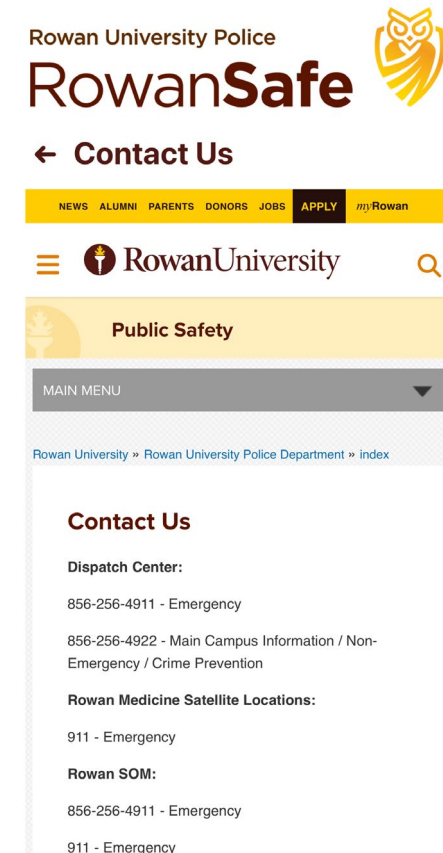

RowanSafe is a unique app that provides students and employees with a one-stop-shop model for safety service.

RowanSafe App

This presentation is intended to provide you with a brief overview of the RowanSafe App:

Rowan Virtua SOM Sewell Campus

Parking Main Campus

Shuttle Services

Specific Options

Rowan Police Department

Rowan Police Department

With this function, students can access resources available via the Rowan Police Web Site.