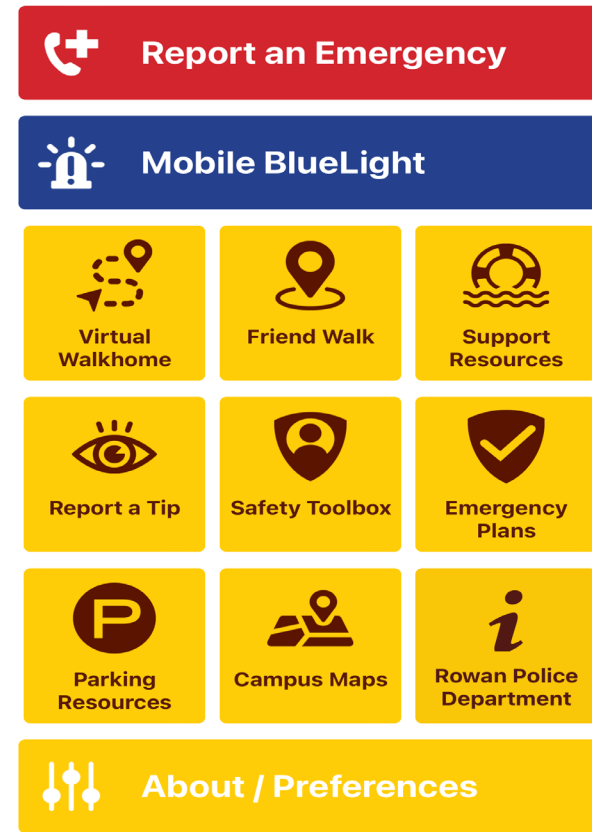

RowanSafe is a unique app that provides students and employees with a one-stop-shop model for safety service.

RowanSafe App

This presentation is intended to provide you with a brief overview of the RowanSafe App:

This app includes the following features:

- Report an Emergency
- Mobile Blue Light
- Share Your Location with a Friend
- Find a Campus Map
- Parking Information
- Emergency and Weather Alerts
- Resources and Support Services Information
- A Safety Toolbox
- More...

Specific Options

Report an Emergency

Report an Emergency

With this function, you will have one-touch access to call Rowan Police, Glassboro Police, 911, or the Rowan University non-emergency number.

Specific Options

Mobile BlueLight

Mobile BlueLight

This option is like the stationary BlueLights on campus, with easy access via your phone. If needed, you can activate Mobile BlueLight to send your location to Rowan Police and receive a call.