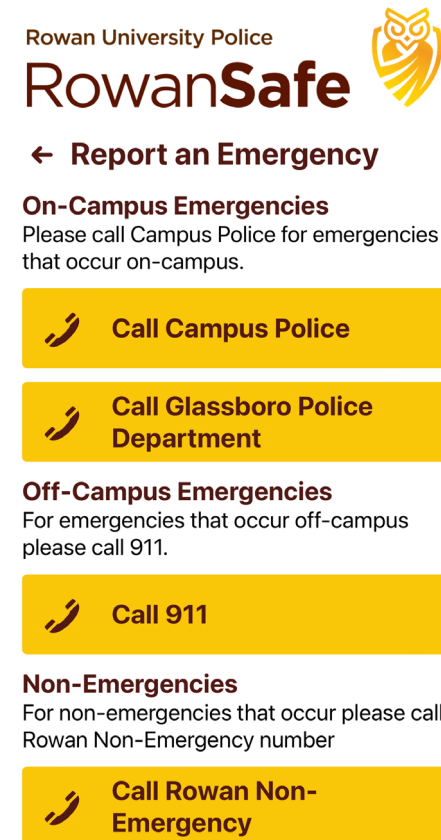

RowanSafe is a unique app that provides students and employees with a one-stop-shop model for safety service.

RowanSafe App

This presentation is intended to provide you with a brief overview of the RowanSafe App:

This app includes the following features:

- Report an Emergency
- Mobile Blue Light
- Share Your Location with a Friend
- Find a Campus Map
- Parking Information
- Emergency and Weather Alerts
- Resources and Support Services Information
- A Safety Toolbox
- More...

Specific Options

Report an Emergency

Report an Emergency

With this function, you will have one-touch access to call Rowan Police, Glassboro Police, 911, or the Rowan University non-emergency number.

Specific Options

Mobile BlueLight

Mobile BlueLight

This option is like the stationary BlueLights on campus, with easy access via your phone. If needed, you can activate Mobile BlueLight to send your location to Rowan Police and receive a call.