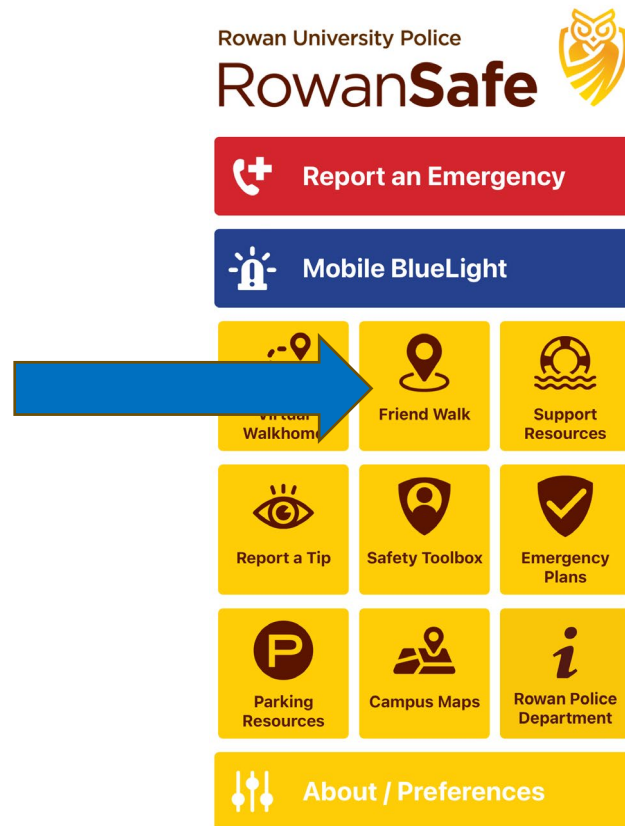

This app includes the following features:

- Report an Emergency
- Mobile Blue Light
- Share Your Location with a Friend
- Find a Campus Map
- Parking Information
- Emergency and Weather Alerts
- Resources and Support Services Information
- A Safety Toolbox
- More...

Specific Options

Virtual Walkhome

Virtual Walkhome

With this function, Rowan Police will be able to monitor your progress while travelling between locations.

← Virtual Walkhome

Use this feature to let Campus Police know where you're travelling so they can keep an eye on you. Virtual Walkhome will use your location services and, if necessary, the calling function of your device to call 911 if required. Campus Police will be able to monitor your progress to your end destination.

Here's what happens after you tap the button below to get started:

- Dispatch will confirm that they're ready to monitor you
- You then pick where you're going on the map
- You can then start your walk
- If you need assistance at any time, simply tap "Emergency"
- When you get to your destination, tap "Finish Tracking"

Specific Options

Friend Walk

Friend Walk

With this function, individuals you select will be able to monitor your progress when travelling between locations.

← Friend Walk

destination: they'll watch you and can trigger a call to emergency services if necessary.