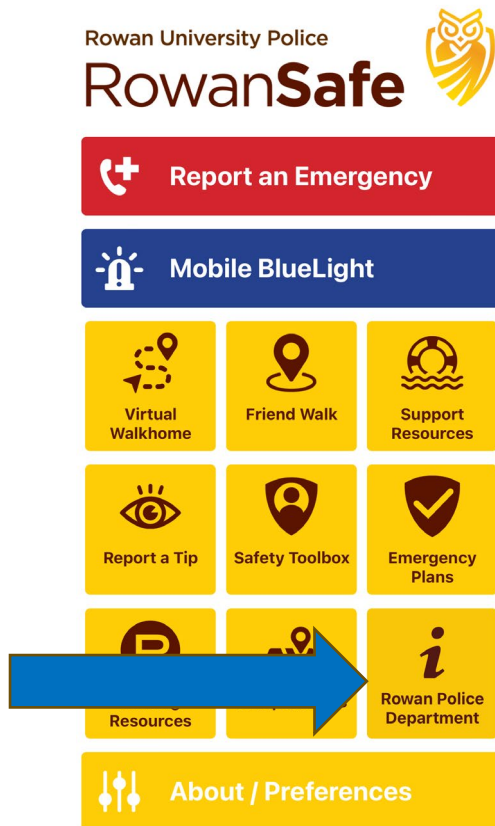

This app includes the following features:

- Report an Emergency
- Mobile Blue Light
- Share Your Location with a Friend
- Find a Campus Map
- Parking Information
- Emergency and Weather Alerts
- Resources and Support Services Information
- A Safety Toolbox
- More...

Rowan Virtua SOM Sewell Campus

Parking Main Campus

Shuttle Services

Specific Options

Rowan Police Department

Rowan Police Department

With this function, students can access resources available via the Rowan Police Web Site.