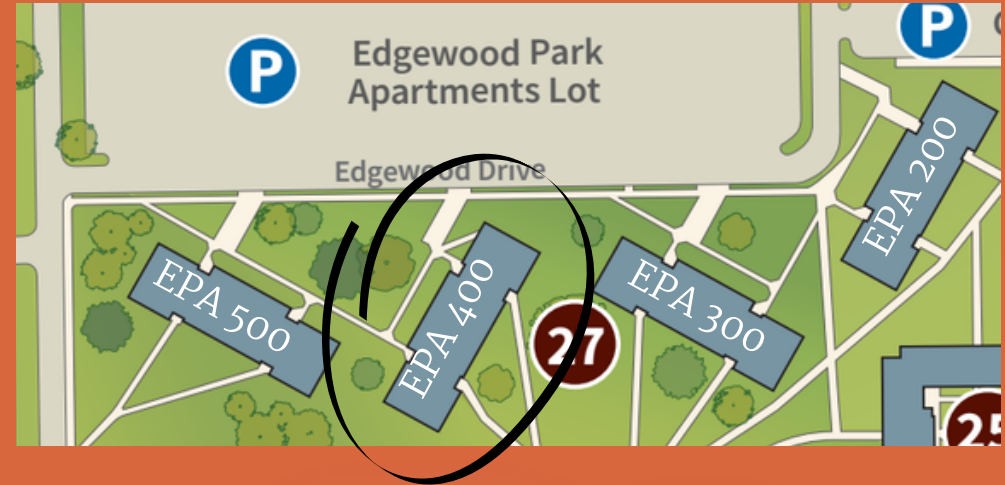

Not participating in commencement?

Deadline to move out fully:
Saturday, May 7th at noon

Commencement Participants

Deadline to move out fully:
Saturday, May 14th at noon

Key Dropbox Location: outside of apartment EPA 402

*Key
Drop
Box*

Failure to return your key at the time that you check out will result in a lock change fee assessed to your student account.

To-Do List

- Remove all personal items/trash from your space by the appropriate deadline.
- Return your key to your building's drop box
- Fill out an envelope in the drop box pocket with your information before sealing it and dropping your key in the box!