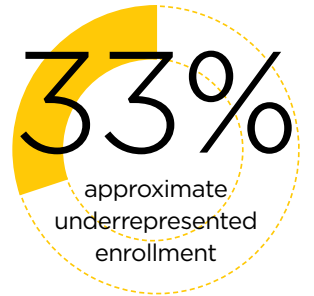

Rowan University

GLASSBORO, CAMDEN, STRATFORD & MANTUA, N.J.

2020-21

FACTS AT A GLANCE

A national research university serving New Jersey

Rowan University is a Carnegie classified national doctoral research institution dedicated to excellence in undergraduate education. Founded in 1923, Rowan University has evolved from a teacher preparation school to a comprehensive research university that's ranked by *U.S. News & World Report* among the best national public research universities in the nation. The historic $100 million Rowan gift in 1992 put the institution on the fast track, fostered the creation of the College of Engineering and enabled ambitious growth. Nearly 96 percent of Rowan students are New Jersey residents. In all, the student body hails from 42 states and 32 countries.

1,278

average SAT score for Fall 2020 regular-admit students

19,678

total enrollment

20

average undergraduate class size

17:1

undergraduate student-faculty ratio

Academic advantages

90

bachelor's degree programs

48

master's degree programs

2

professional degree programs

8

doctoral degree programs

- For the second consecutive year, Rowan is the fourth fastest-growing research university the among nation's public doctoral institutions.
- Undergraduates routinely conduct research with graduate students and faculty throughout the institution.
- Prestigious awards: since 2000, 25 students have won Fulbrights; since 2016, six have won Borens and since 2017, two have earned Goldwaters.
- Interdisciplinary Honors College provides "extras" to elevate already excellent programs into a superior foundation for graduate school and employment.