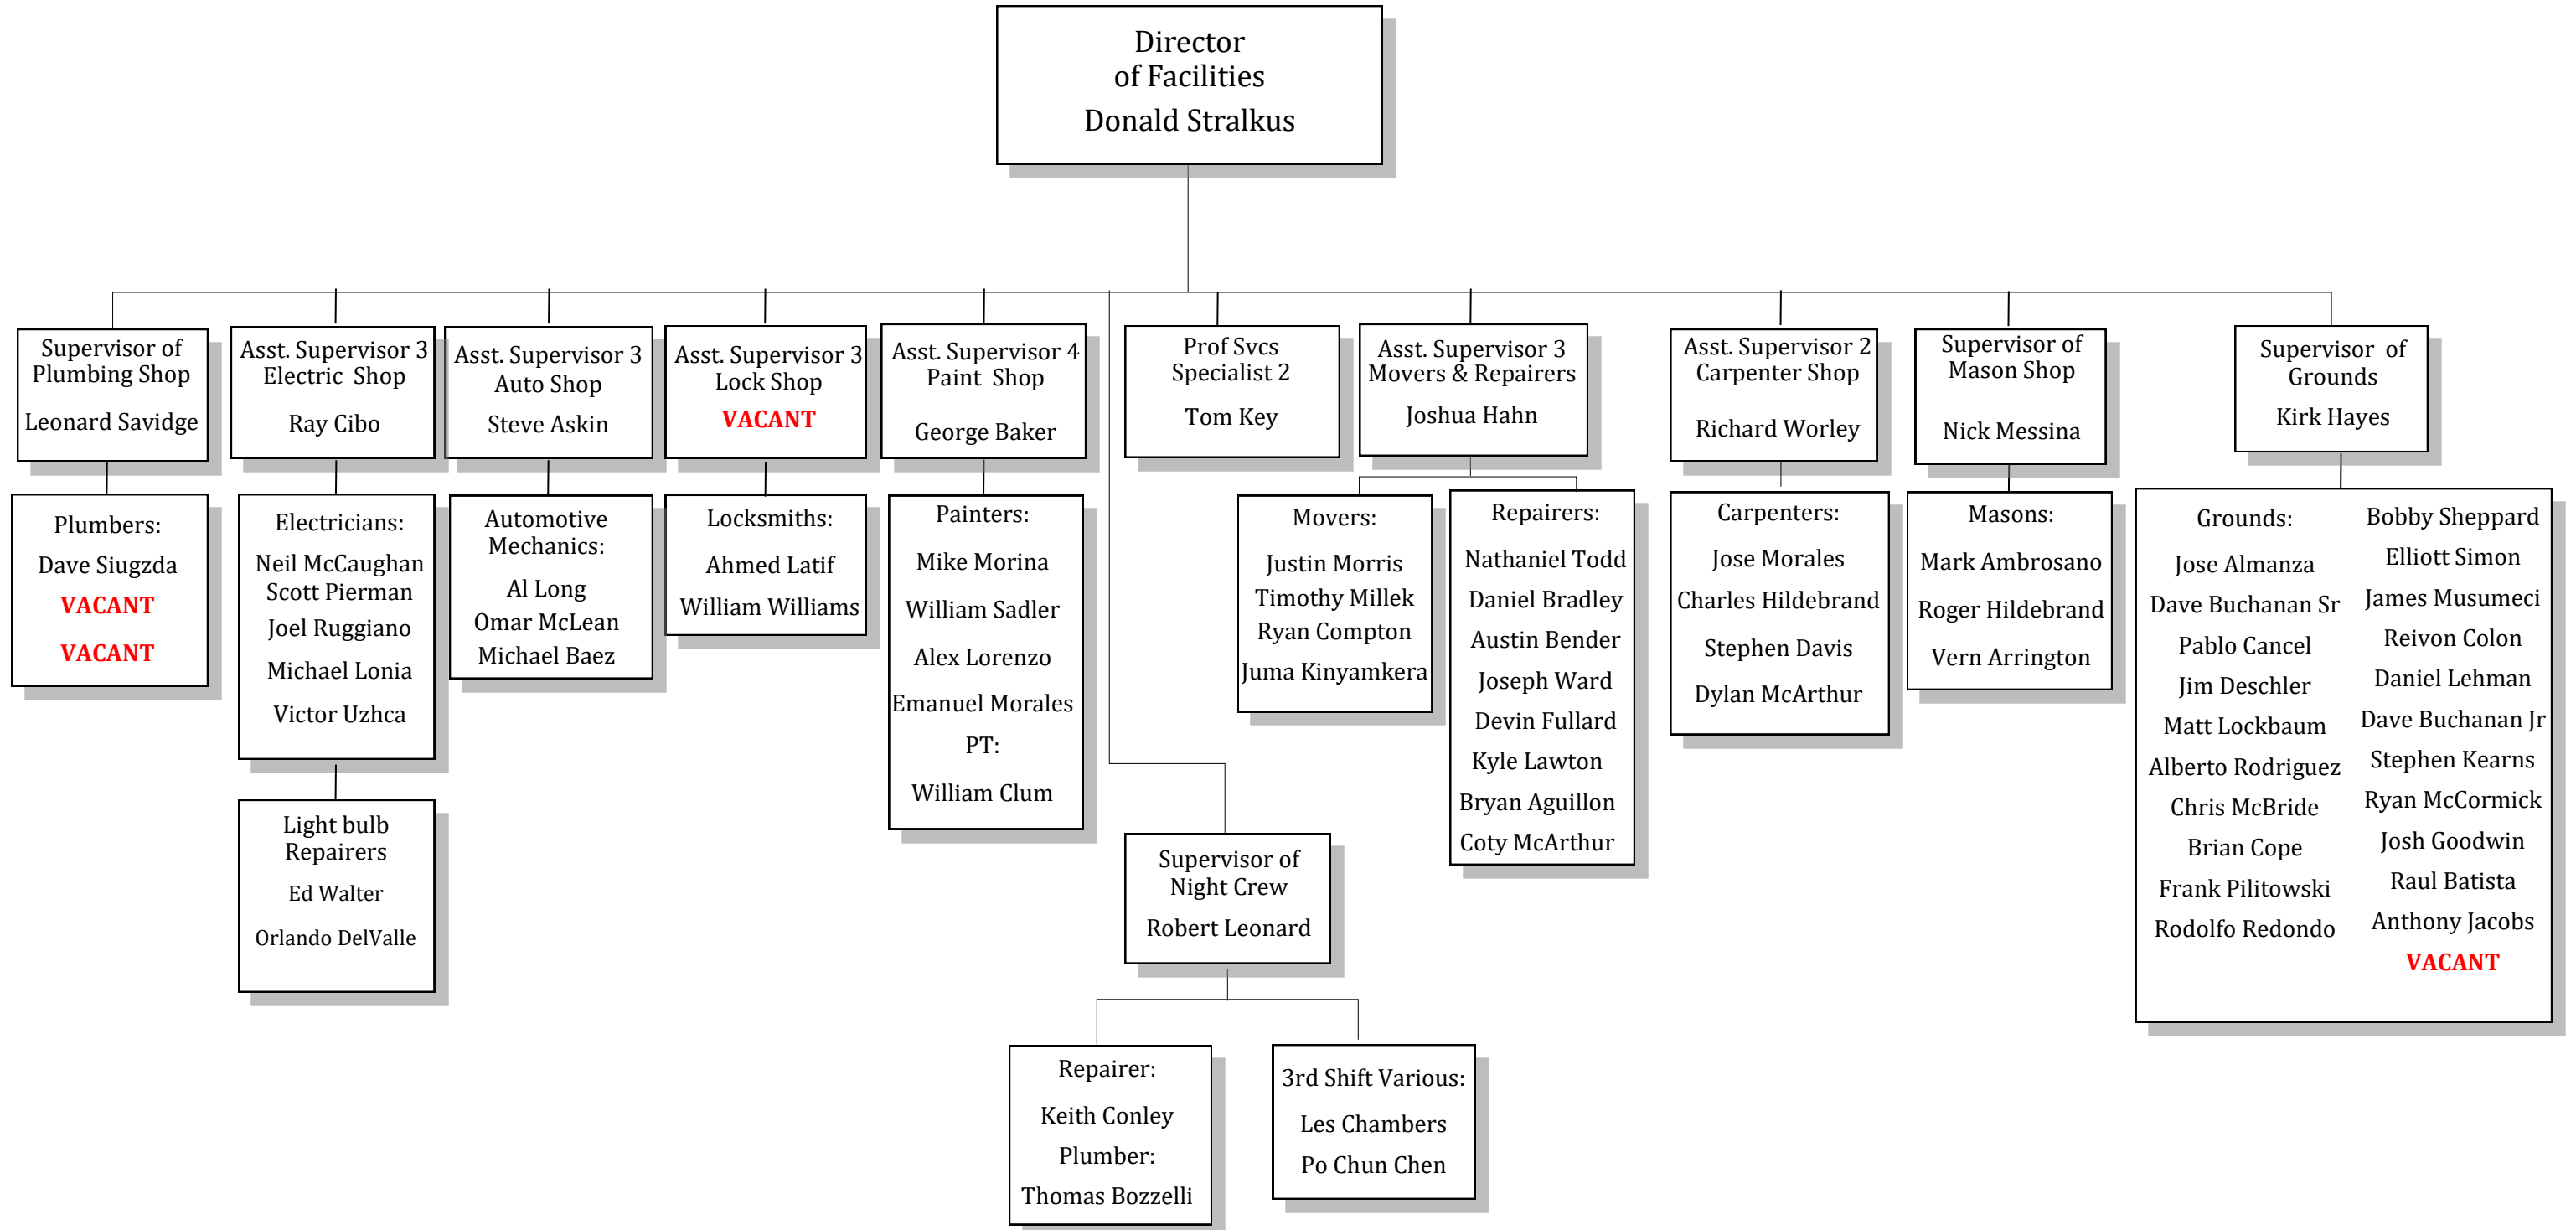

Division of Facilities, Planning & Operations

Energy Management

Facilities Trades Operations

Facilities Custodial Operations

Environmental Health & Safety

Campus Delivery Services

Central Receiving & Mailroom

SOM - Stratford

Facilities Operations & Logistical Services

SOM - Stratford Environmental Services