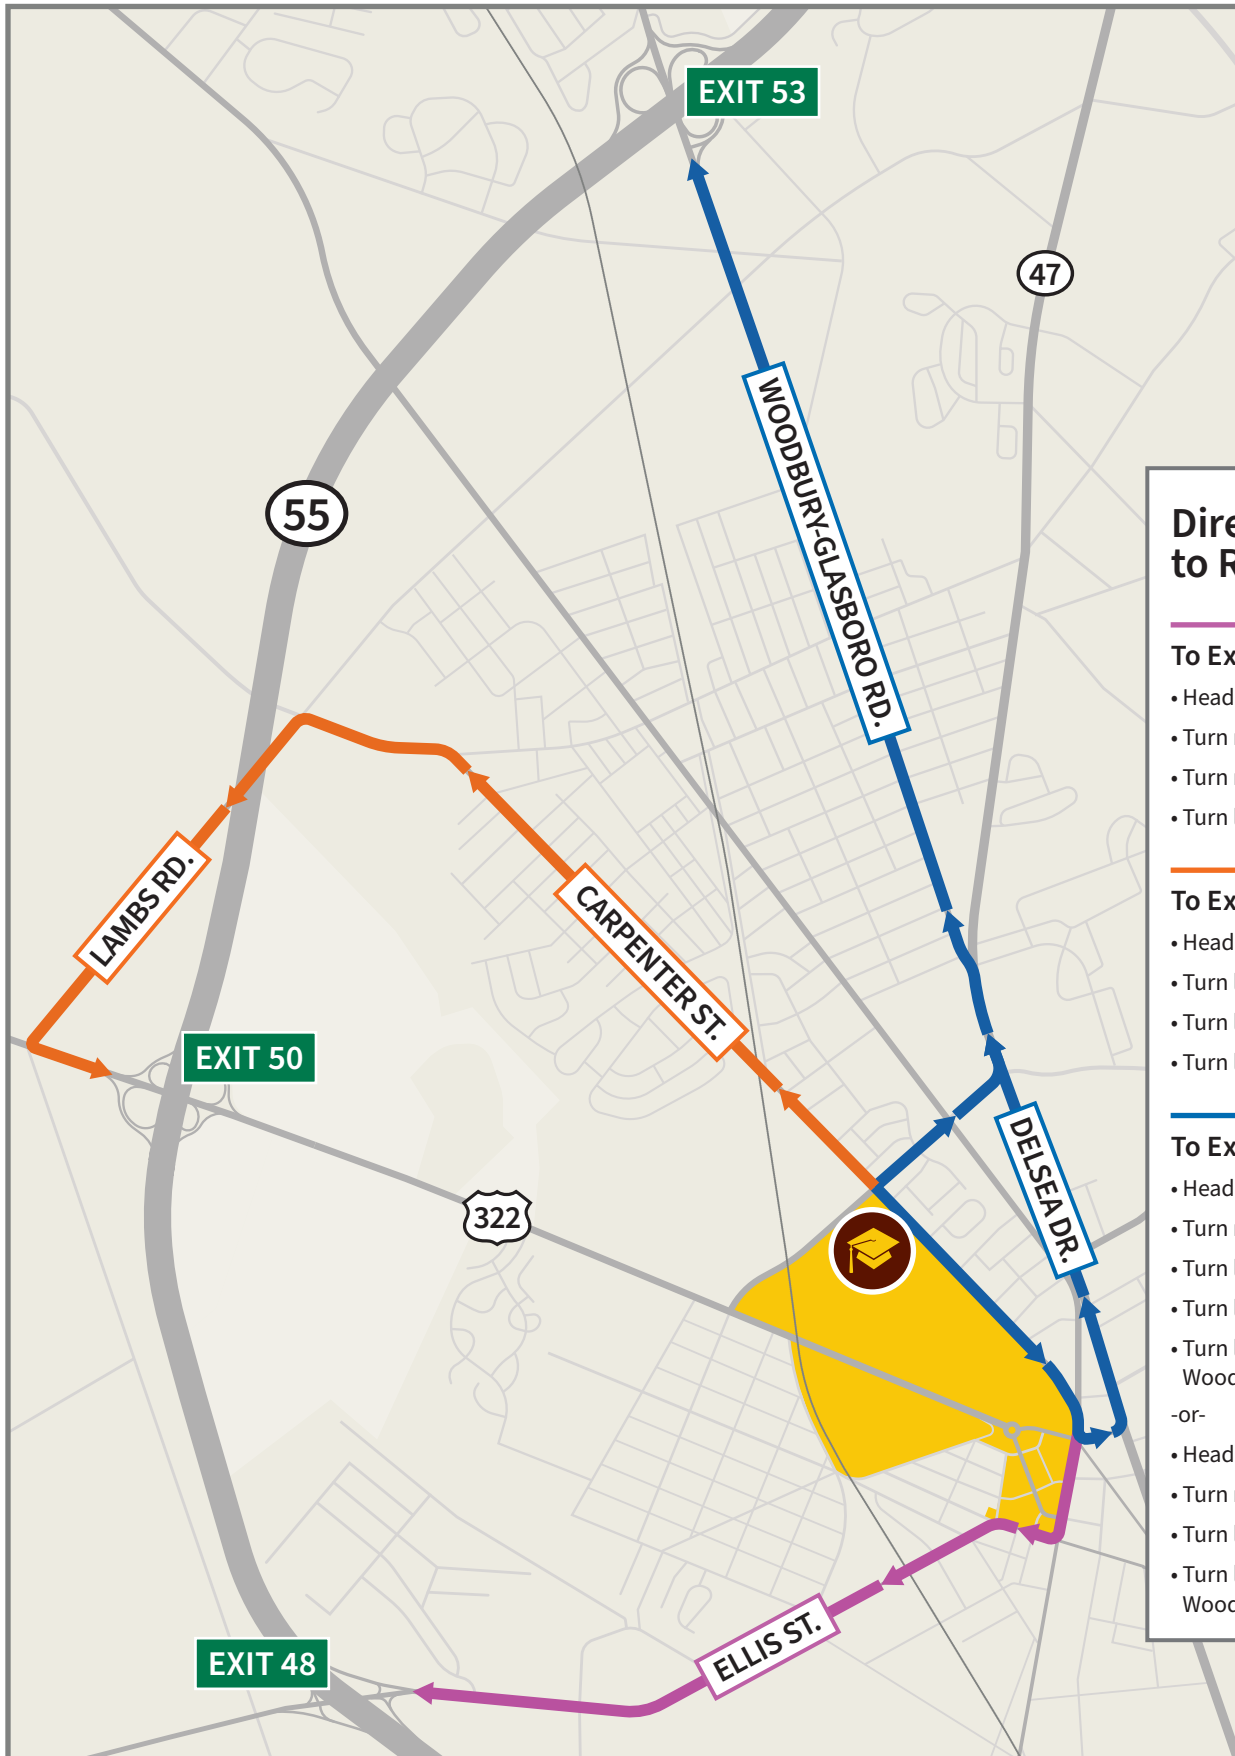

## Directions to Route 55

### To Exit 48

- Head southeast on Carpenter St.
- Turn right onto Main St.
- Turn right onto High St.
- Turn left onto Ellis St.

### To Exit 50

- Head northwest on Carpenter St.
- Turn left onto Holly Ave.
- Turn left onto Lambs Rd.
- Turn left onto US-322 E.

### To Exit 53

- Head southeast on Carpenter St.
- Turn right onto Main St.
- Turn left onto West St.
- Turn left onto Delsea Dr.
- Turn left onto Woodbury-Glassboro Rd.
- or-
- Head northwest on Carpenter St.
- Turn right onto Heston Rd.
- Turn left onto Delsea Dr.
- Turn left onto Woodbury-Glassboro Rd.